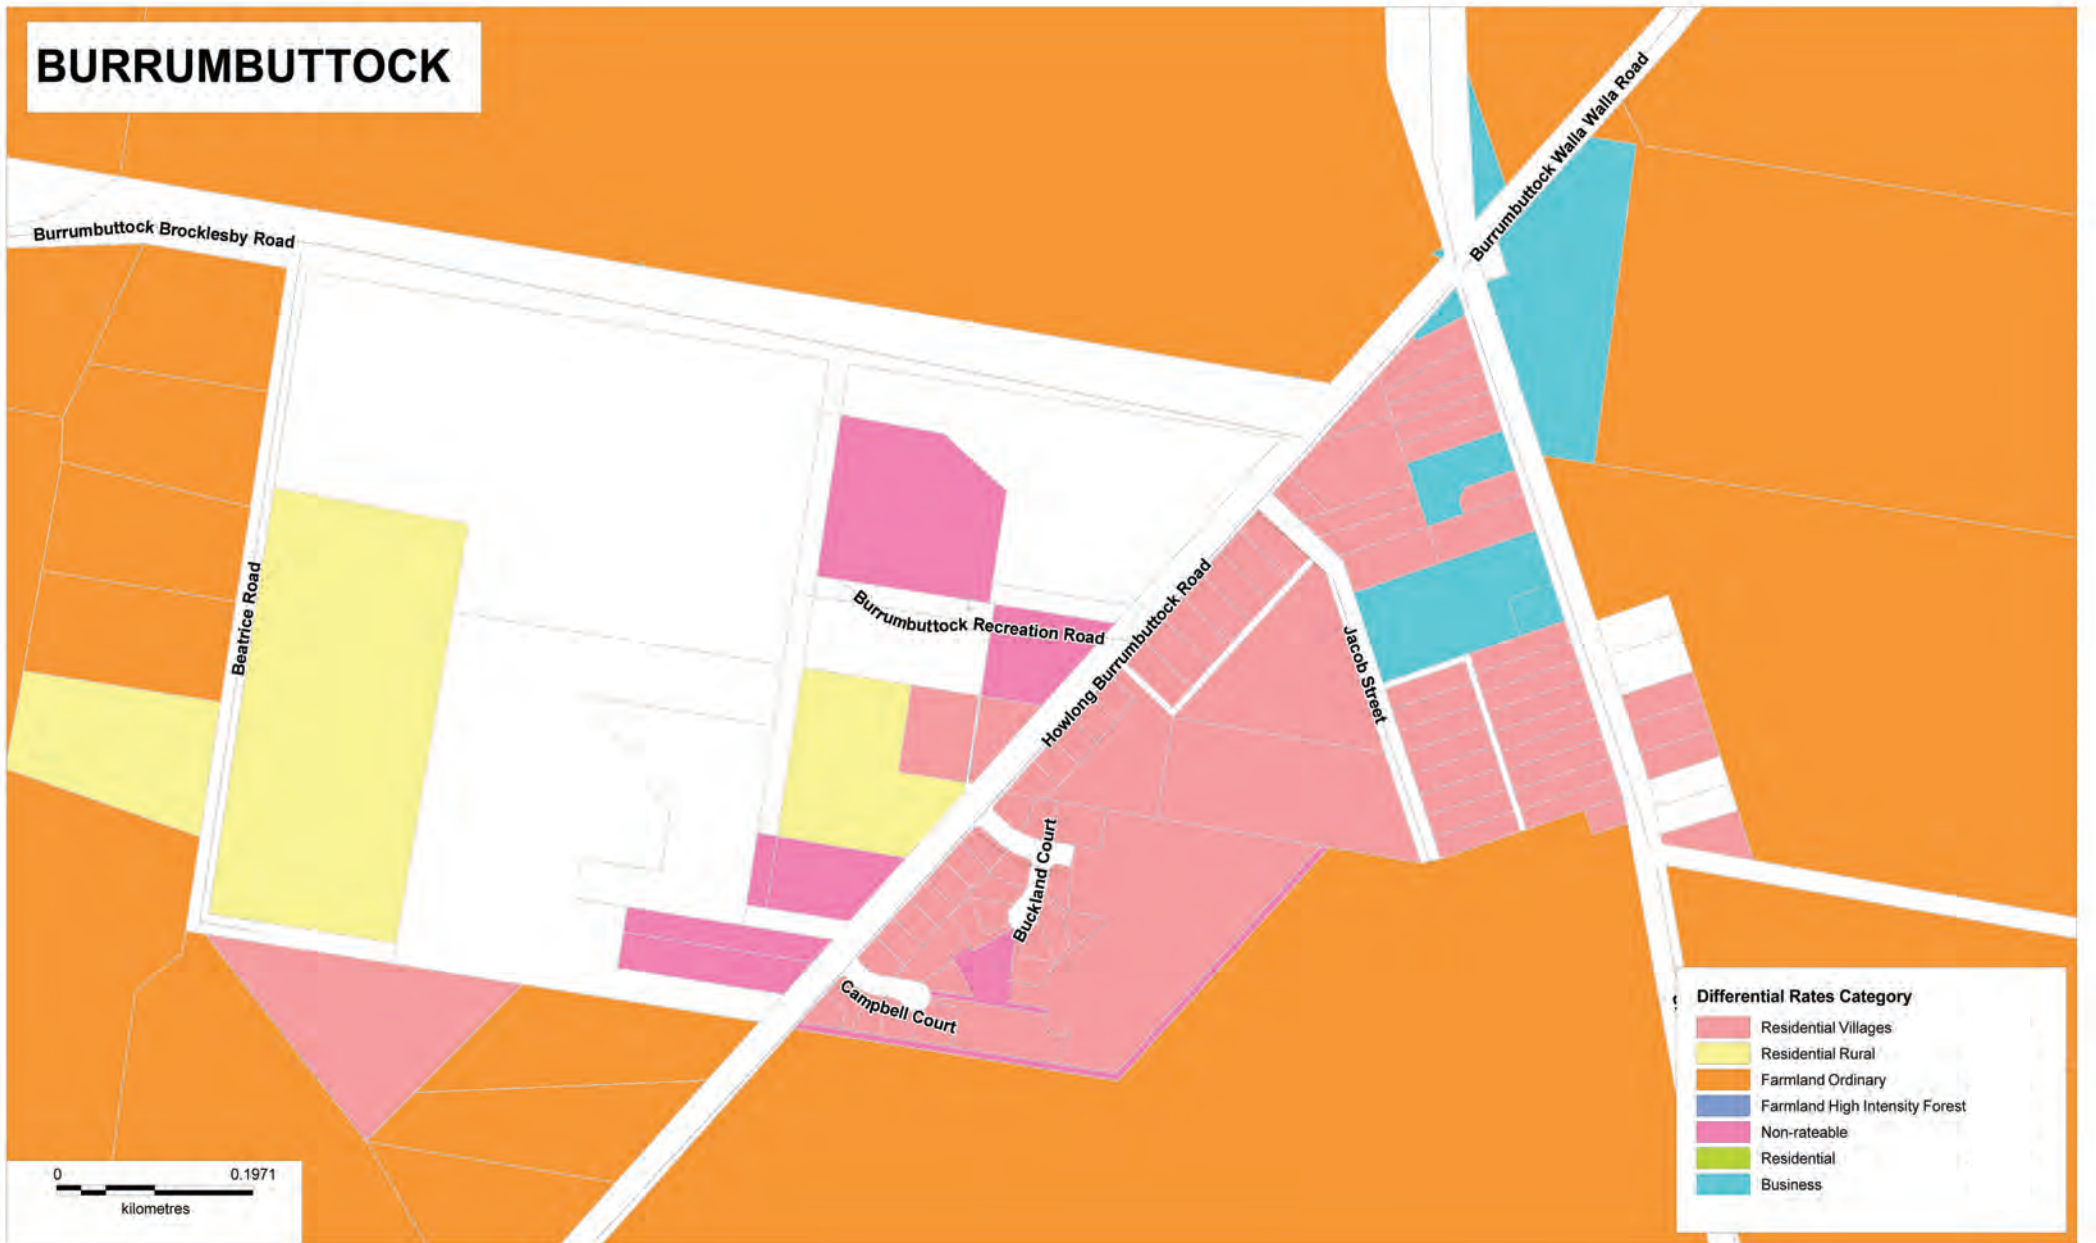

BURRUMBUTTOCK

GREATER HUME SHIRE COUNCIL

Rates Categories

Excludes unmatched parcels

Map generated 31/05/2012