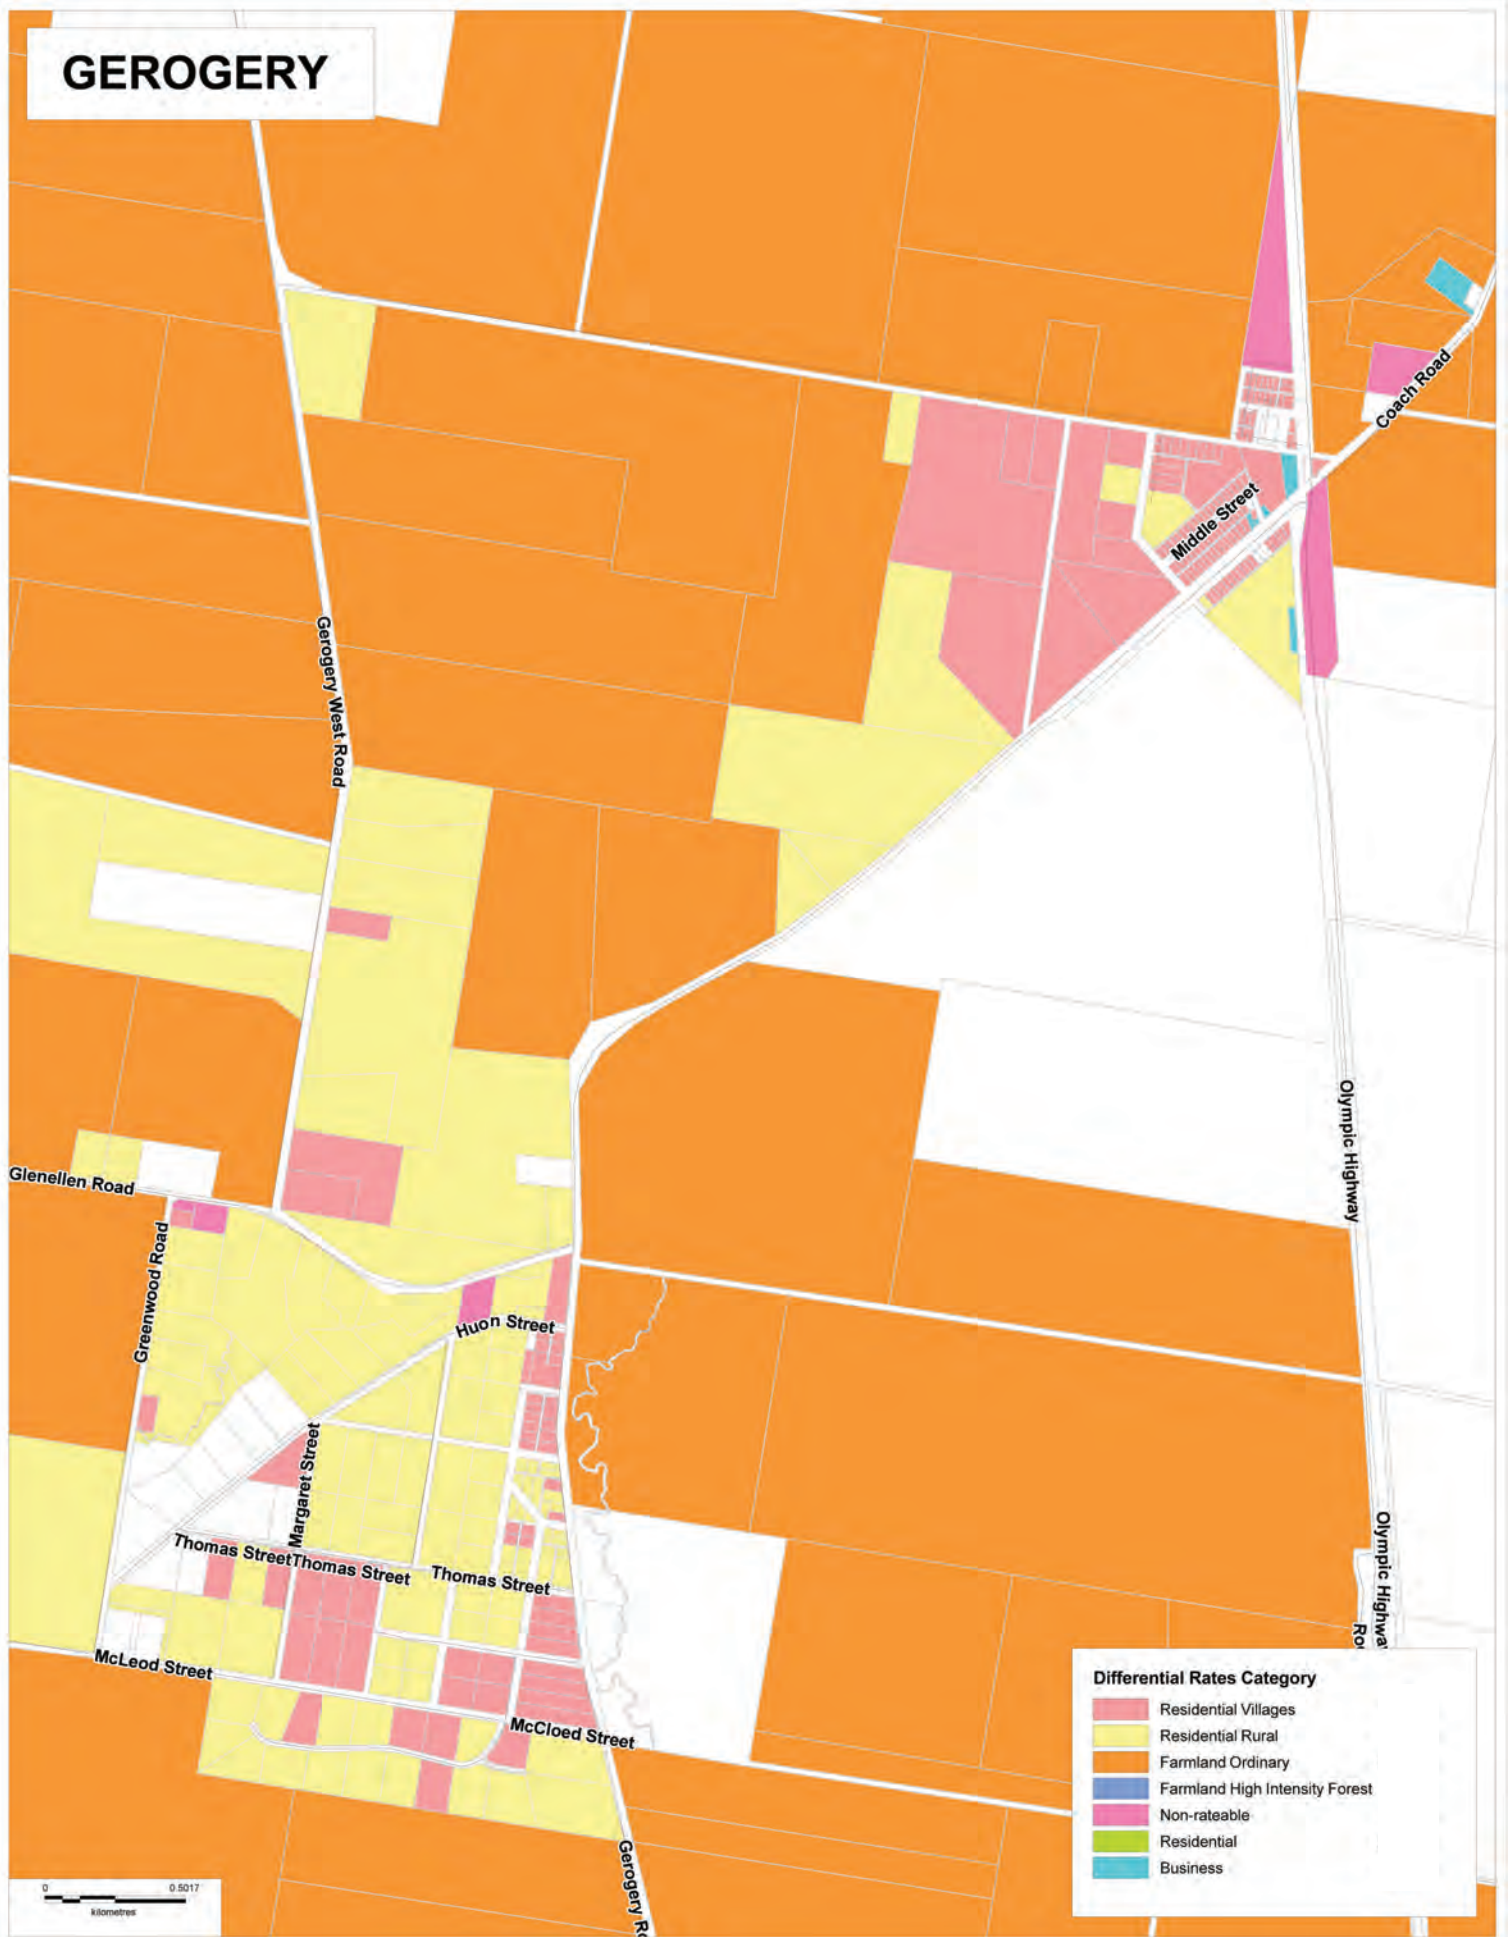

GEROGERY

Differential Rates Category

- Residential Villages
- Residential Rural
- Farmland Ordinary
- Farmland High Intensity Forest
- Non-rateable
- Residential
- Business

GREATER HUME SHIRE COUNCIL

Rates Categories

Excludes unmatched parcels

Legend

- Town
- LGA Boundary
- Cadastre

Map generated 31/05/2012