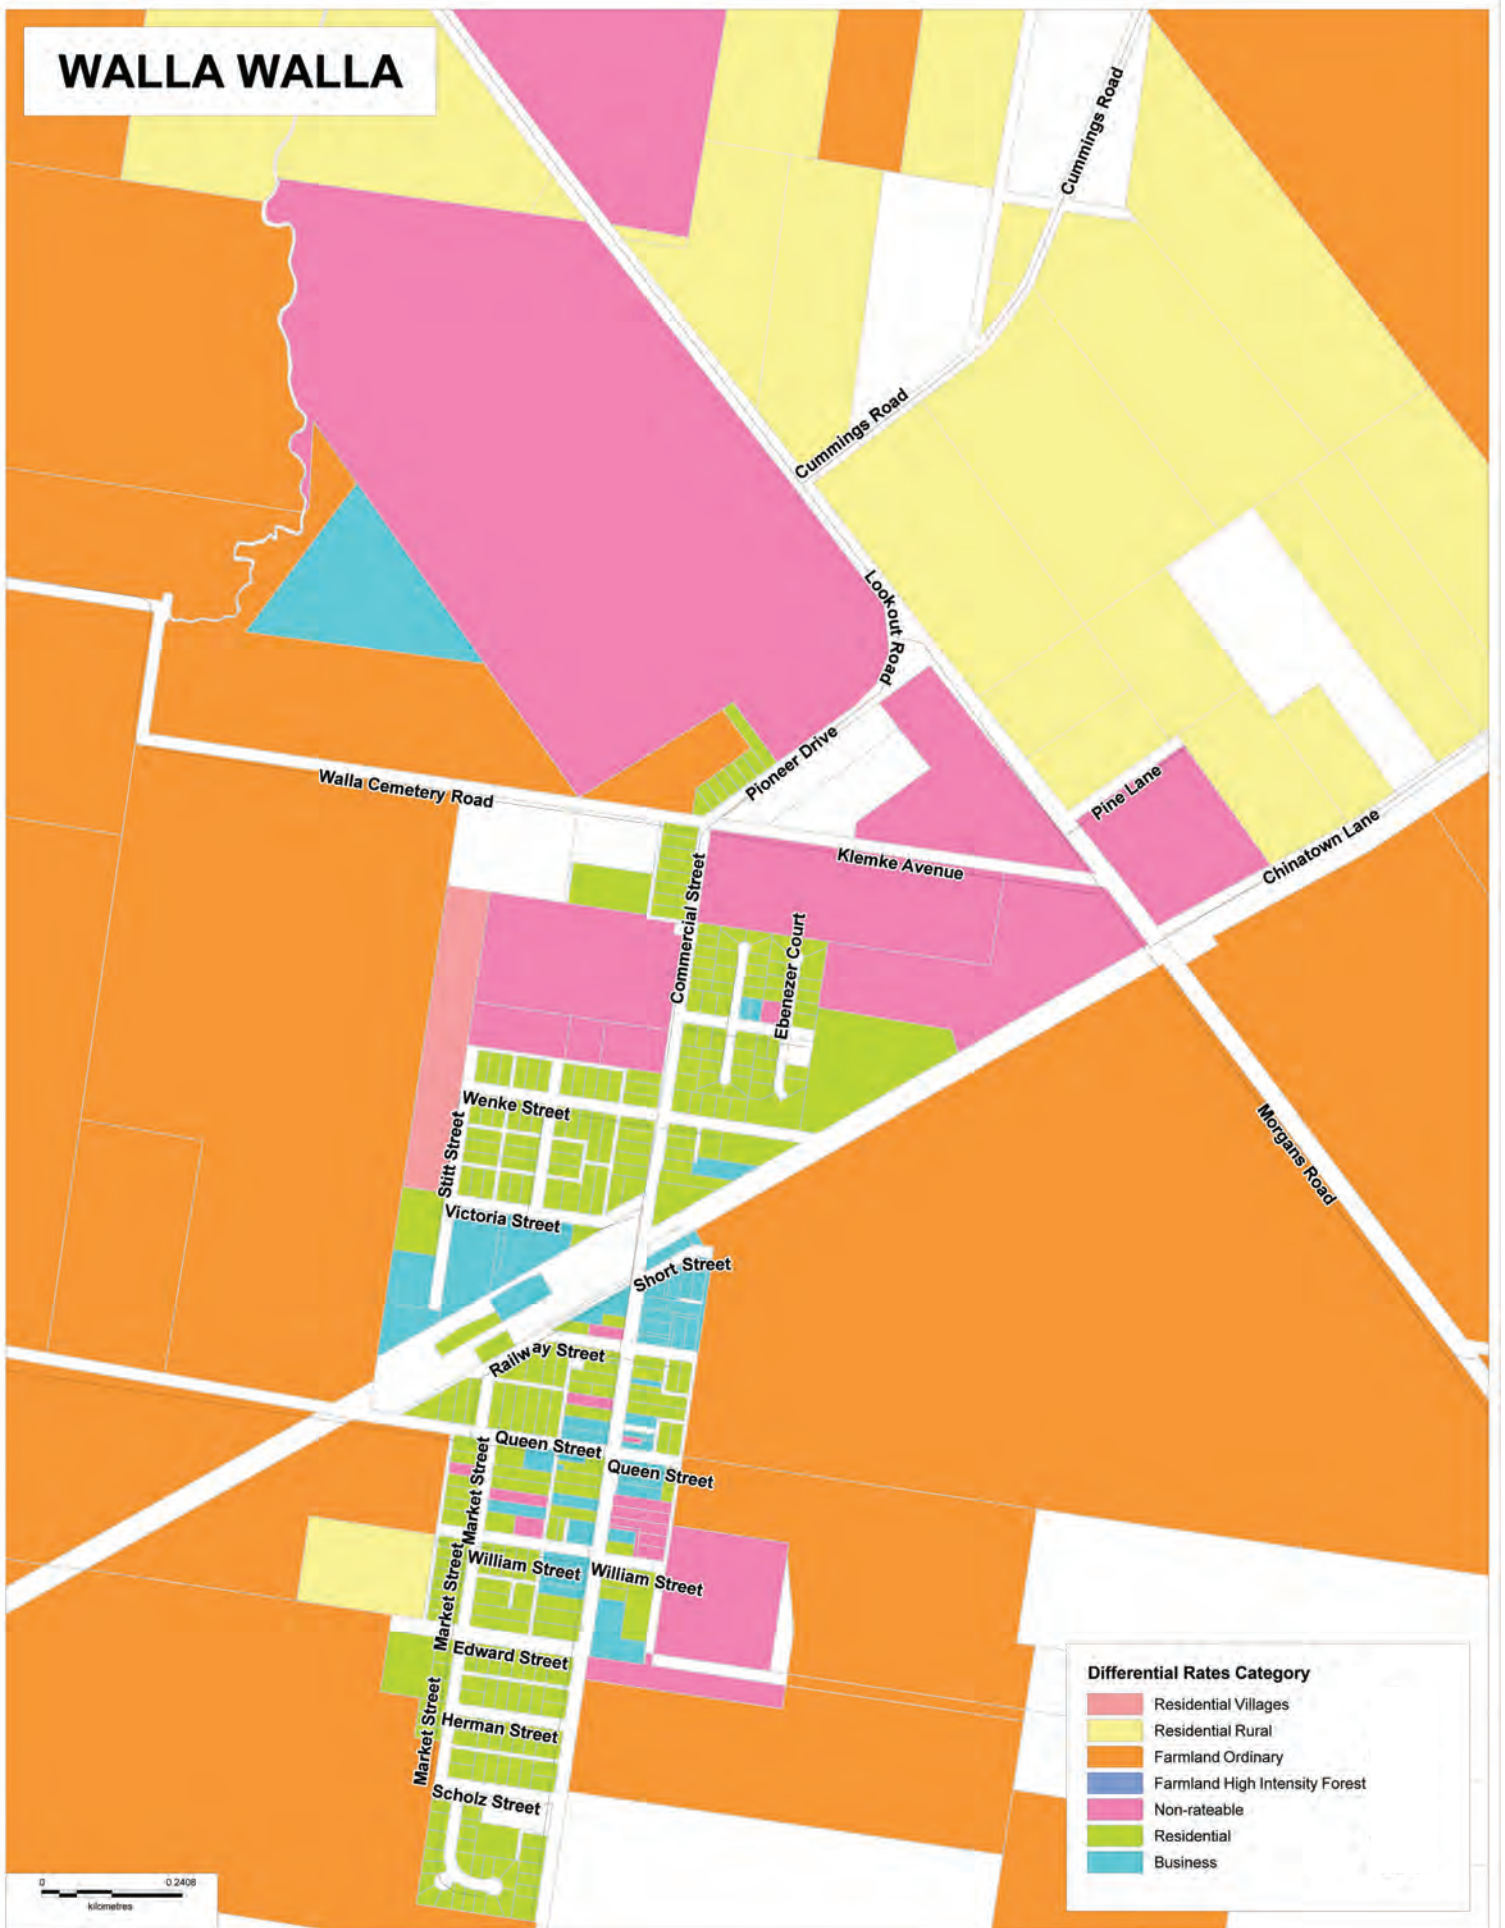

WALLA WALLA

Differential Rates Category

- Residential Villages
- Residential Rural
- Farmland Ordinary
- Farmland High Intensity Forest
- Non-rateable
- Residential
- Business

0 0.2408 kilometres

GREATER HUME SHIRE COUNCIL

Rates Categories

Excludes unmatched parcels

Legend

- Town
- LGA Boundary
- Cadastre

Map generated 31/05/2012