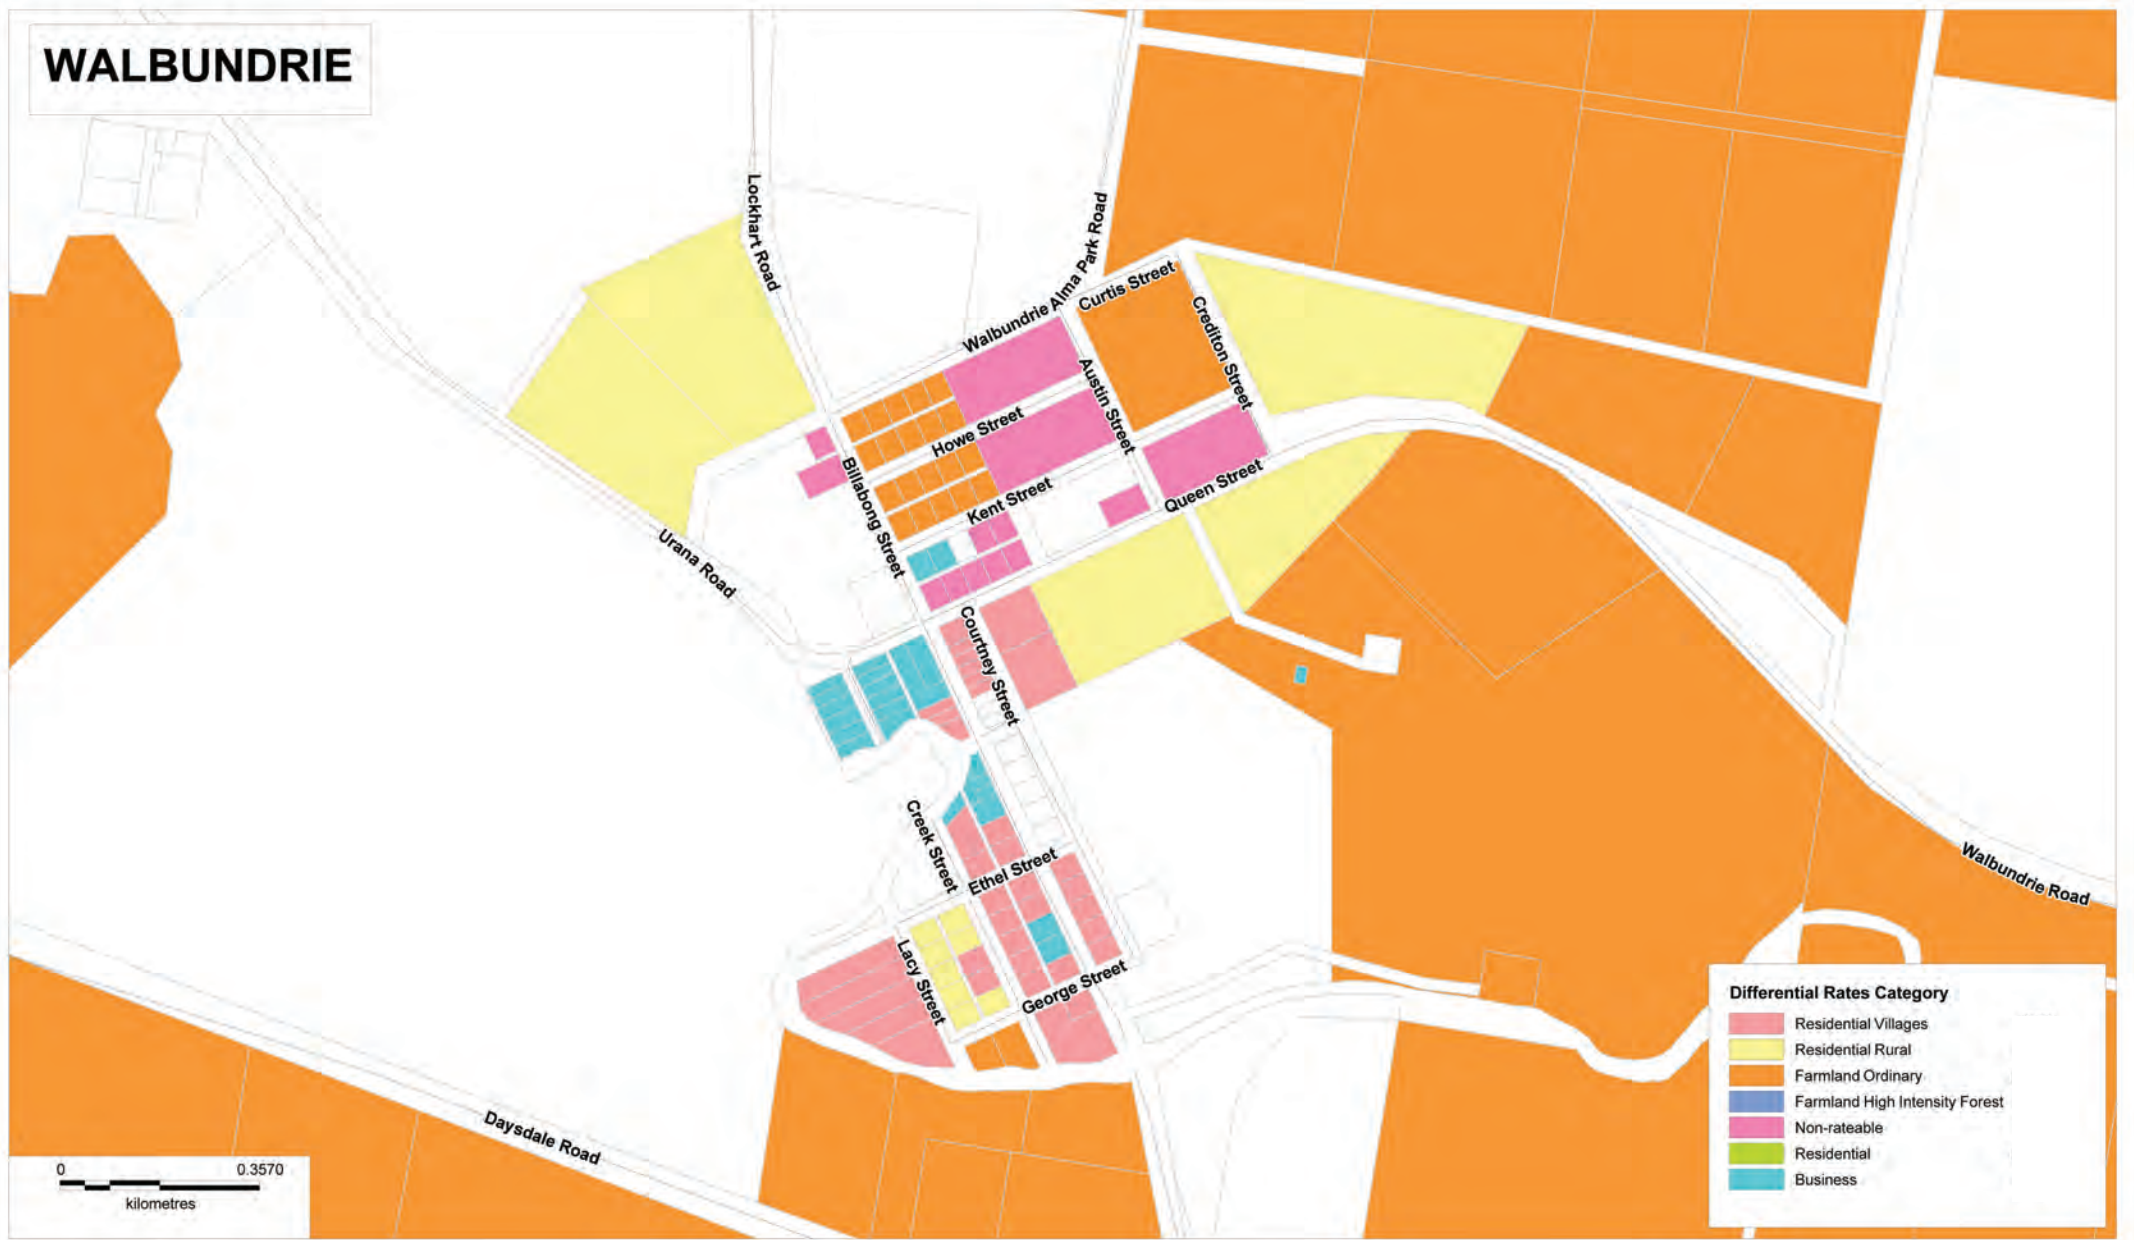

# WALBUNDRIE

**Differential Rates Category**

- Residential Villages
- Residential Rural
- Farmland Ordinary
- Farmland High Intensity Forest
- Non-rateable
- Residential
- Business

**GREATER HUME SHIRE COUNCIL**  
**Rates Categories**  
 Excludes unmatched parcels

**Legend**

- Town
- LGA Boundary
- Cadastral

Map generated 31/05/2012