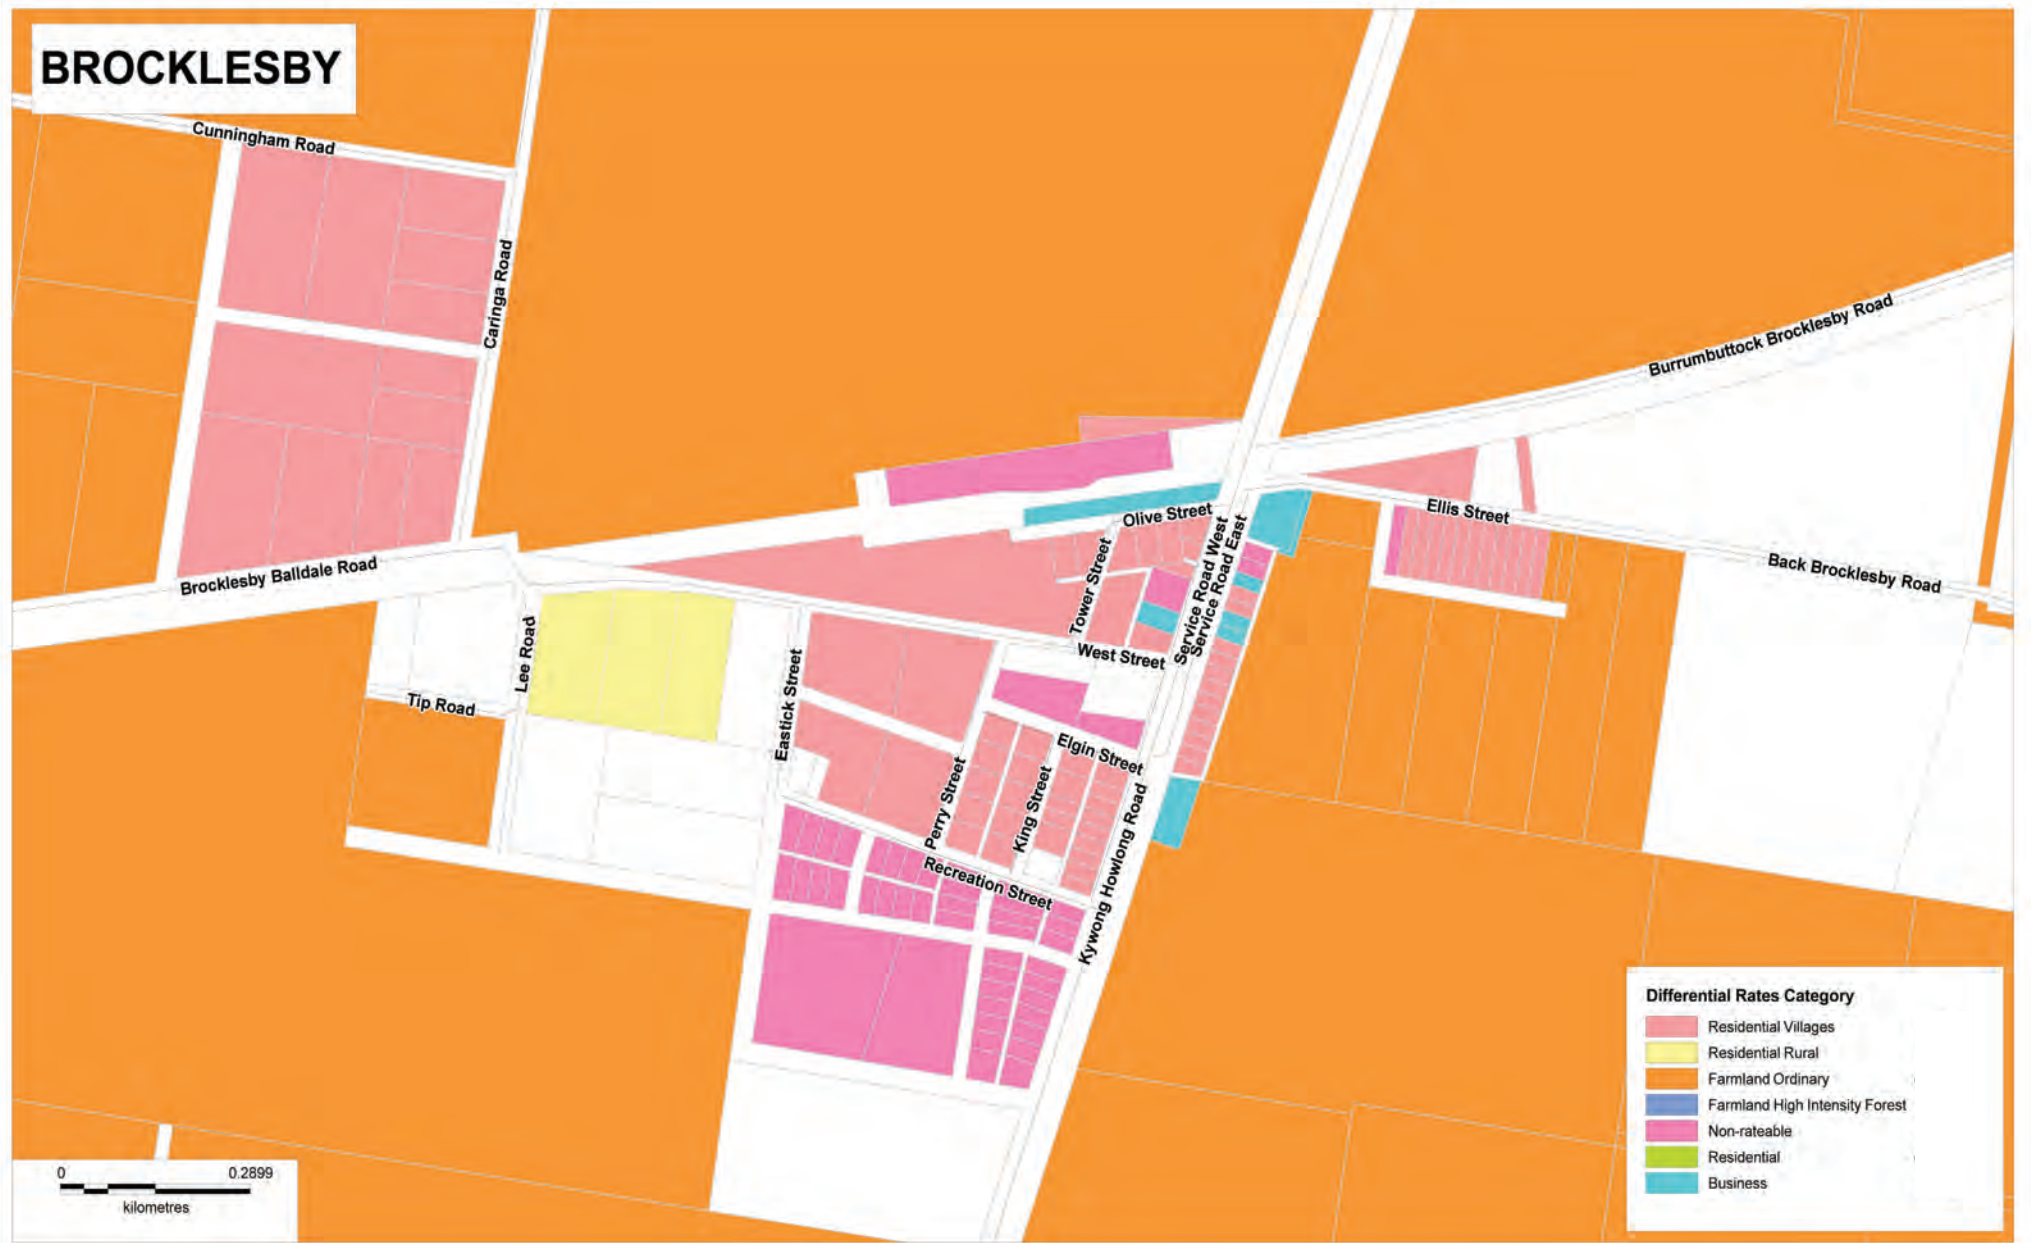

BROCKLESBY

GREATER HUME SHIRE COUNCIL

Rates Categories

Excludes unmatched parcels

Legend

- Town
- LGA Boundary
- Cadastre

Map generated 31/05/2012