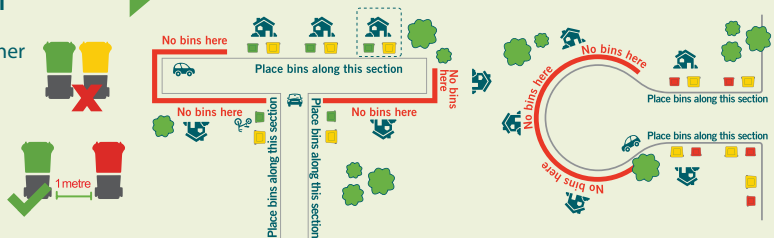

BIN PLACEMENT

Close to kerb – at least **1 metre apart** and away from trees, cars, and other obstructions. Wheels towards the property.

Place your bin out the night before your collection day or by 6am on the morning of collection